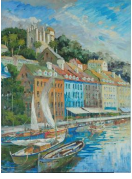

FINE MODERN PAINTINGS, EXQUISITE WORKS OF ART

8056: OIL ON CANVAS OF A SENSE OF EUROPEAN TOWN

USD 300 - 500

Oil on canvas of a beautiful European town by the water, with some boats parking by the shore. Signature is on the bottom right corner. H: 48 in. L: 36 in.