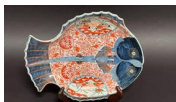

8025: CHINESE IMARI-TYPE TWIN FISH PORCELAIN PLATE

USD 200 - 300

Decorate interior and exterior with floral motif, footed base has several blue ring marks.