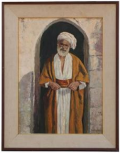

8072: FRAMED OIL PAINTING OF A MAN BY SHLOSSBERG

USD 500 - 1,000

Framed, depicts an oil man dressing in long robe. Signature to read Shlossberg on bottom right. H: 24 in. L: 18 1/4 in.