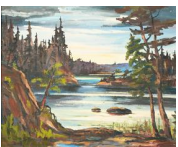

8307: MARCEL STARY, CANADIAN (1918 - 1962)

USD 300 - 500

Framed. An oil painting of a landscape. Signed to read M. Stary. Marcel Stary (1918 - 1962) was a Canadian artist. He was born in the former Czechoslovakia and studied Art in Prague. Marcel escaped during the Soviet occupation and came to Montreal, Canada in 1948. He traditionally worked in oil, watercolor and acrylics. His subjects included the landscape and life of the Inuit people in the Arctic and Labrador. H: 18 1/4 in. L: 22 in.