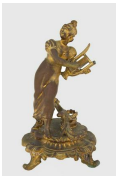

8252: SMALL BRONZE FIGURE OF WOMAN PLAYING A LYRE

USD 100 - 200

Gazing up and in a striding position. Atop a base on four short feet. H: 7 in.