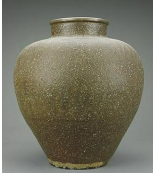

8079: LARGE CHINESE POTTERY JAR

USD 200 - 500

Covered overall in a brown glaze. H: 14 1/2 in.